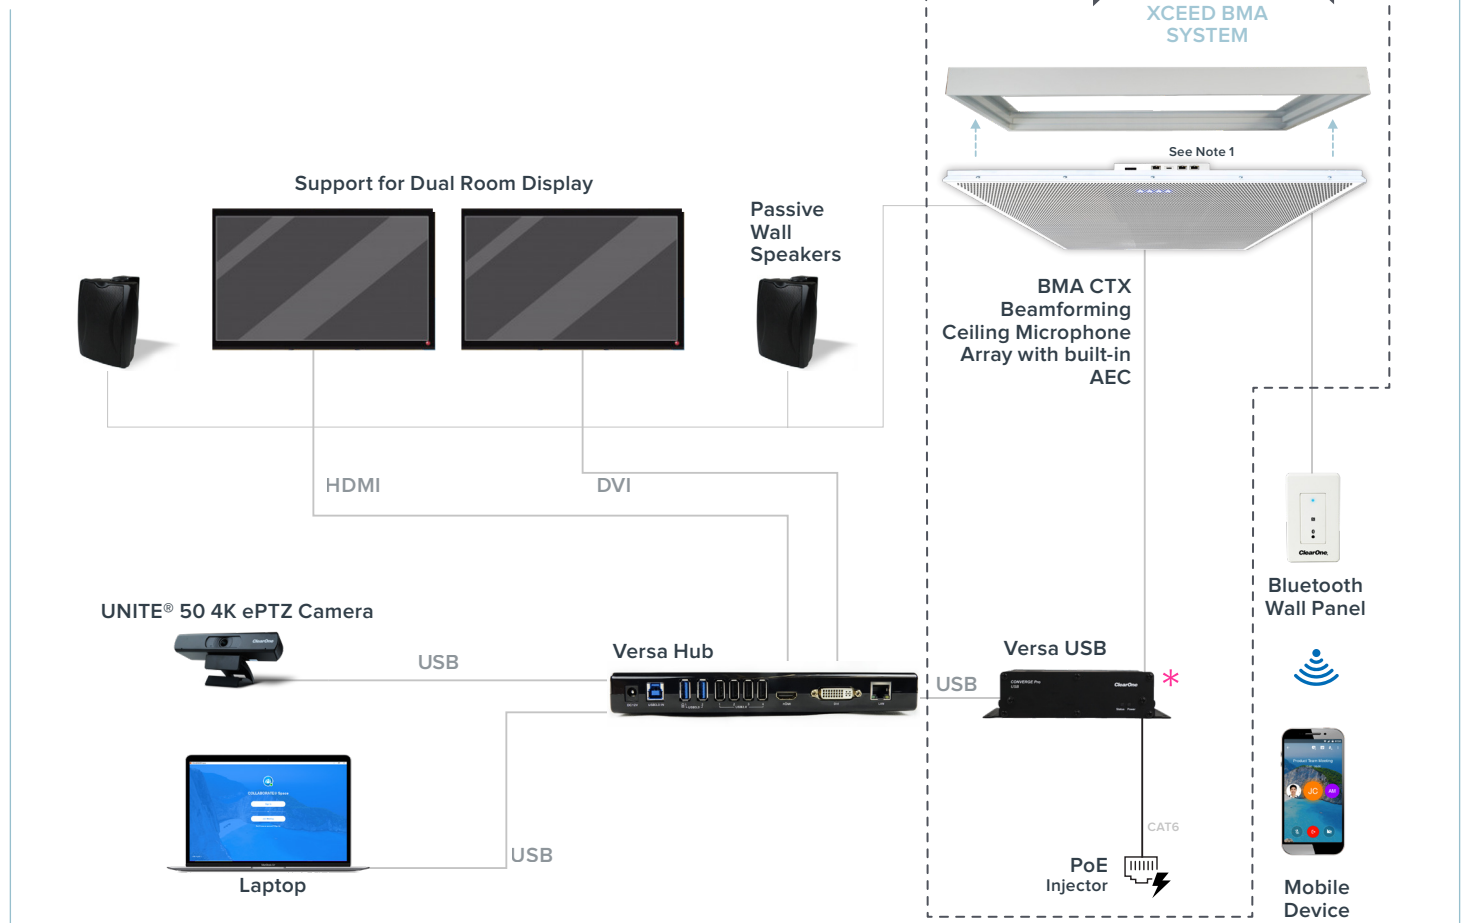

Highlights

- ✦ BMA CTX with built-in AEC and adaptive steering (think of it as smart switching) provides the same impeccable room coverage as the BMA CT.
- ✦ 24-in or 600 mm microphone array with a variety of mounting options.
- ✦ Includes 2x10 Watt power amps to drive passive wall speakers.
- ✦ Connect laptop or room PC to the BMA CTX directly through the USB port on the Versa USB. The included 50-foot CAT6 cable connects the Versa USB to the BMA CTX.
- ✦ Add ClearOne's Bluetooth Wall Panel to enable mobile devices to join the conference wirelessly. The Bluetooth Wall Panel makes this system smart speaker ready. Supports Alexa, Cortana, Google Home, and Siri.
- ✦ Compatible with popular applications such as COLLABORATE® Space, Microsoft® Teams, WebEx™, Zoom™, Google® Meet™, and more.
- ✦ FREE COLLABORATE® Space lifetime subscription — ClearOne's high quality award-winning cloud-based video collaboration application.
- ✦ Complete your system with any UNITE® conferencing camera.
- ✦ Add a Versa Hub for single-cable connection for cloud-based collaboration.
- ✦ Delivering superb coverage and quality at an unbeatable price, the Xceed BMA is easy to install and easy to use.

Aura Professional Home Office Application

Complete your Xceed BMA setup by adding other ClearOne Aura products