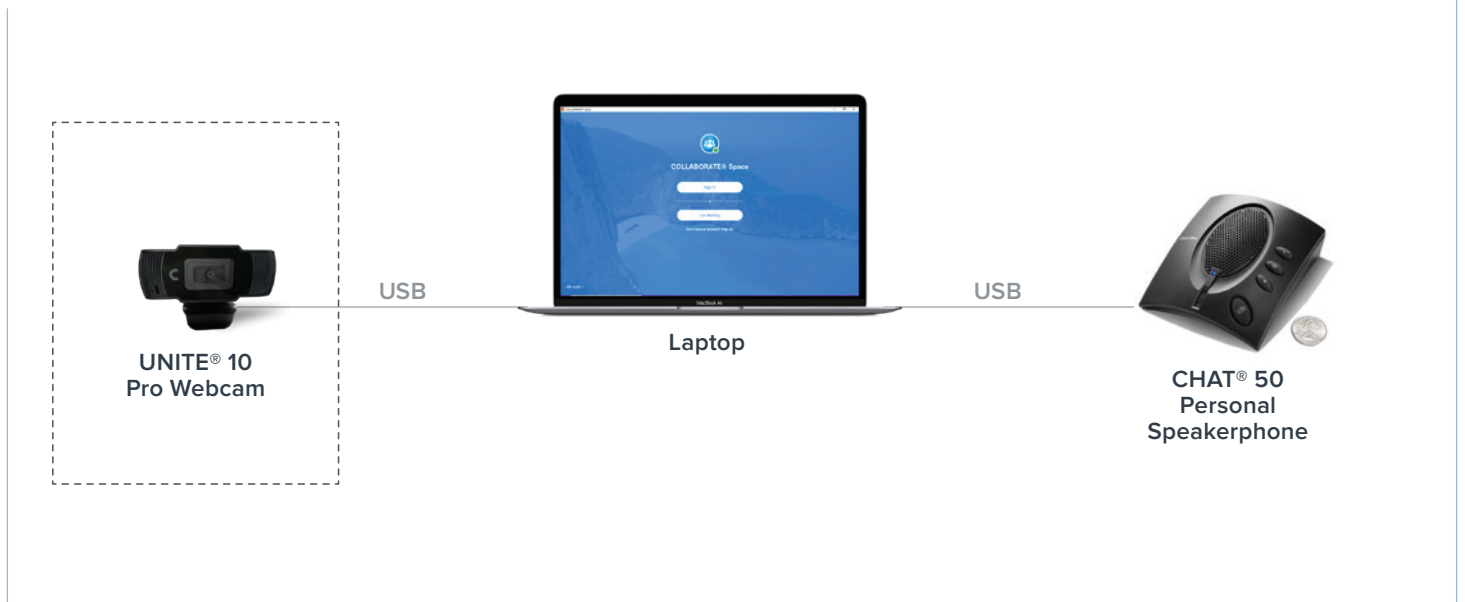

ClearOne Aura™

With **Aura**,
Professionals can
now **Re-imagine**
their **Workspaces**
at **Home**

UNITE® 10 Webcam

Easily mounts on your PC or laptop display to provide full 1080p30 image quality for cloud-based video conferencing.

Highlights

- ✦ Supports up to 1080p@30 Full HD.
- ✦ Auto focus.
- ✦ Easily mounted on PC or laptop display.
- ✦ Use with PC or laptop and webconferencing applications such as ClearOne's COLLABORATE® Space, Microsoft® Teams, Zoom™, WebEx™, GoToMeeting™, and others.
- ✦ FREE COLLABORATE® Space lifetime subscription — ClearOne's high quality, award winning cloud-based video collaboration application.
- ✦ Pair the new UNITE 10 Pro Webcam with a ClearOne CHAT 50 or CHAT 150 speakerphone for the ultimate personal collaboration workspace for both highquality video and audio.

Aura Professional Home Office Application

Complete your **UNITE® 10 Pro Webcam** setup by adding other ClearOne Aura products

Specifications

- + AUR-2100-010 UNITE® 10 Pro Webcam

INCLUDES

- + Free COLLABORATE® Space lifetime subscription

VIDEO

- + VIDEO FORMAT: 1080p@30 fps/25 fps, 720p30/25
- + 5 Mega Pixels
- + Lens: FOV: Horizontal angle of view: wide angle up to 90°
- + Video Format: MJPEG, YUY2
- + Easy installation: equipped with bracket to fit almost any display, easy to install, stable and reliable